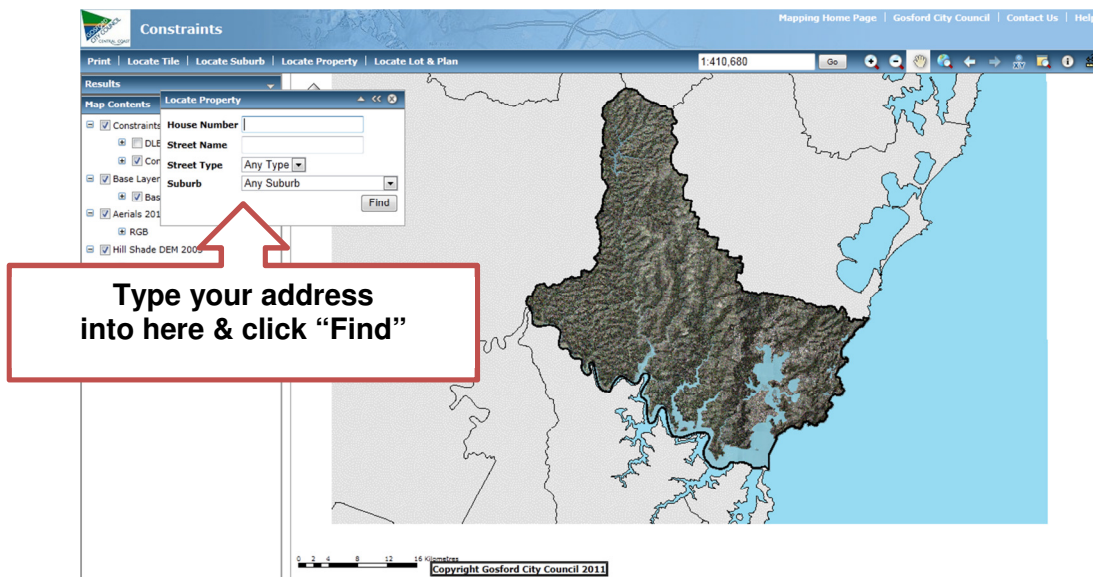

Gosford Shire – Bushfire Zoning Property Search

Click on the following link <http://gems1.gosford.nsw.gov.au/constraints/>

Click on the “Locate Property” tab

Enter your address into the “Locate Property” window.

When you click “Find”, the next screen will zoom to an overhead view of your property.

If you zoom out on the map you may notice that some areas of the map are coloured.

If your property is anywhere within a Yellow, Orange or Red Zone then it is deemed by Council to be “Bushfire Prone” and will be subject to the regulations and conditions applicable to these areas. Even if only a small part of your land is coloured, the whole block and any structures built or proposed to be built are classed as being on “Bushfire Prone Lands”.