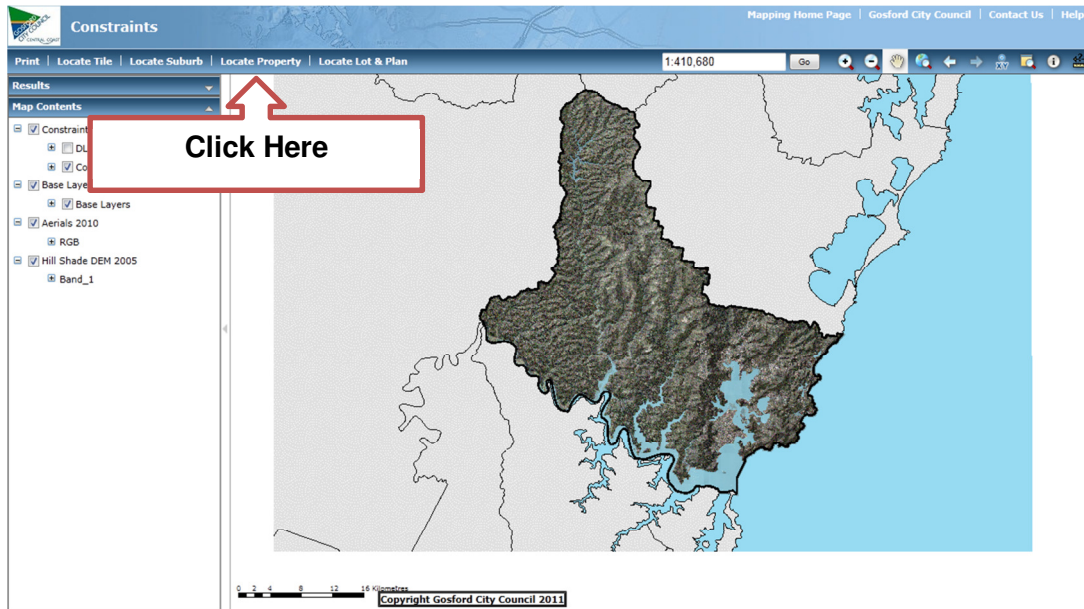

Gosford Shire – Bushfire Zoning Property Search

Click on the following link <http://gems1.gosford.nsw.gov.au/constraints/>

Click on the “Locate Property” tab

Enter your address into the “Locate Property” window.

When you click “Find”, the next screen will zoom to an overhead view of your property.

If you zoom out on the map you may notice that some areas of the map are coloured.

If your property is anywhere within a Yellow, Orange or Red Zone then it is deemed by Council to be “Bushfire Prone” and will be subject to the regulations and conditions applicable to these areas. Even if only a small part of your land is coloured, the whole block and any structures built or proposed to be built are classed as being on “Bushfire Prone Lands”.