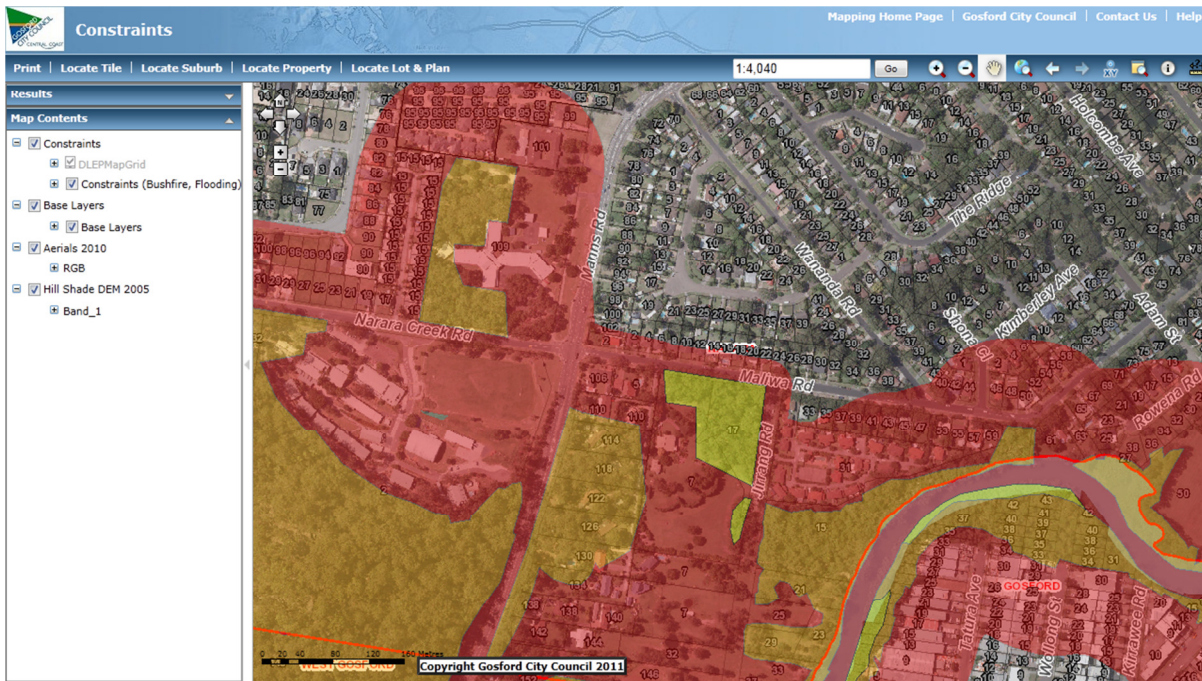

Gosford Shire – Bushfire Zoning Property Search

Click on the following link <http://gems1.gosford.nsw.gov.au/constraints/>

Click on the “Locate Property” tab

Enter your address into the “Locate Property” window.

When you click “Find”, the next screen will zoom to an overhead view of your property.

If you zoom out on the map you may notice that some areas of the map are coloured.

If your property is anywhere within a Yellow, Orange or Red Zone then it is deemed by Council to be “Bushfire Prone” and will be subject to the regulations and conditions applicable to these areas. Even if only a small part of your land is coloured, the whole block and any structures built or proposed to be built are classed as being on “Bushfire Prone Lands”.